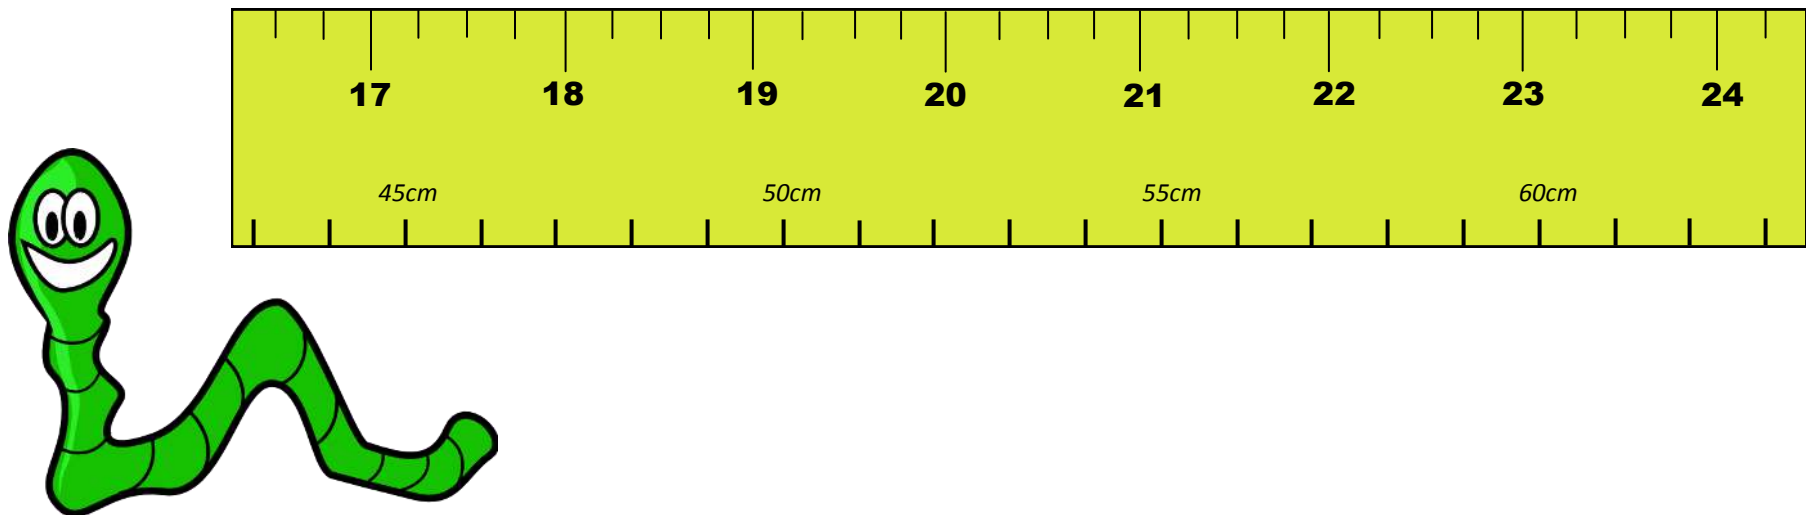

Printables for
**INCH BY
INCH**
By Leo Lionni

Free for you from
smartEpartE.com
for
Rainy Day Mum
Images from Clker.com

ACTIVITY:
**Inch by Inch
PRINTABLE
RULER**

Print this page, preferably in color, in cardstock if desired.
Trim each ruler. I'd recommend laminating at this point if you want to do so Trim ends so measurements are accurate. Attach rulers end to end based on the finished length you want.
Use with the Inch by Inch-inspired measuring activities on the following pages!

Printables for

INCH BY INCH

By Leo Lionni

Free for you from
smartEpartE.com

for
Rainy Day Mum
images from Ciker.com

ACTIVITY:

Inch by Inch OUTDOOR MEASURING

Print this page in black and white. Go outside and try to find these items!

Estimate their length in inches or centimeters, then record the actual measurements!

_____ (estimate)

_____ (actual)

_____ (estimate)

_____ (actual)

_____ (estimate)

_____ (actual)

_____ (estimate)