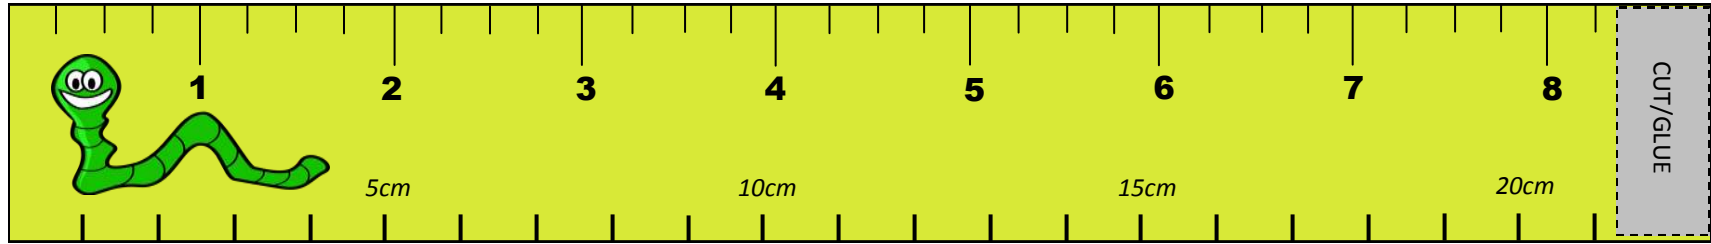

Printables for
**INCH BY
INCH**
By Leo Lionni

Free for you from
smartEpartE.com
for
Rainy Day Mum
Images from Clker.com

ACTIVITY:
**Inch by Inch
PRINTABLE
RULER**

Print this page, preferably in color, in cardstock if desired.
Trim each ruler. I'd recommend laminating at this point if you want to do so Trim ends so measurements are accurate. Attach rulers end to end based on the finished length you want.
Use with the Inch by Inch-inspired measuring activities on the following pages!

Printables for

INCH BY INCH

By Leo Lionni

Free for you from
smartEpartE.com

for
Rainy Day Mum
images from Ciker.com

ACTIVITY:

Inch by Inch OUTDOOR MEASURING

Print this page in black and white. Go outside and try to find these items!