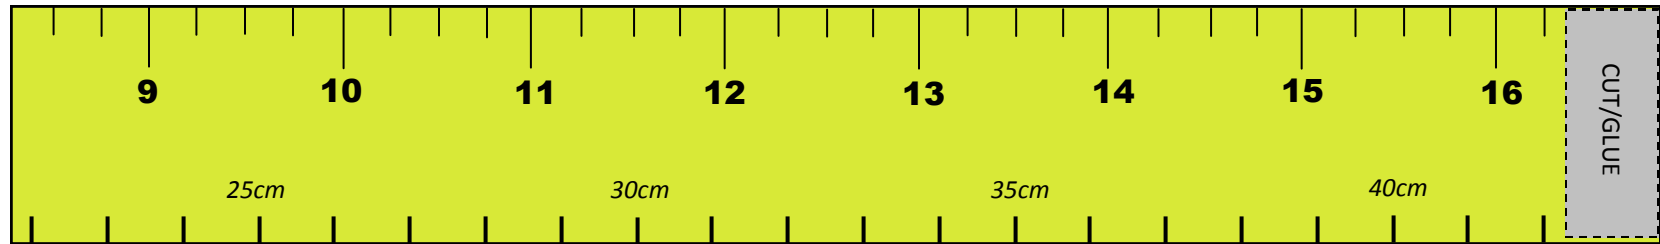

Printables for
**INCH BY
INCH**
By Leo Lionni

Free for you from
smartEpartE.com
for
Rainy Day Mum
Images from Clker.com

ACTIVITY:
**Inch by Inch
PRINTABLE
RULER**

Print this page, preferably in color, in cardstock if desired.
Trim each ruler. I'd recommend laminating at this point if you want to do so Trim ends so measurements are accurate. Attach rulers end to end based on the finished length you want.
Use with the Inch by Inch-inspired measuring activities on the following pages!

Printables for

INCH BY INCH

By Leo Lionni

Free for you from
smartEpartE.com

for
Rainy Day Mum
images from Ciker.com

ACTIVITY:

Inch by Inch OUTDOOR MEASURING

Print this page in black and white. Go outside and try to find these items!

Estimate their length in inches or centimeters, then record the actual measurements!

_____ (estimate)

_____ (actual)

_____ (estimate)

_____ (actual)

_____ (estimate)

_____ (actual)

_____ (estimate)